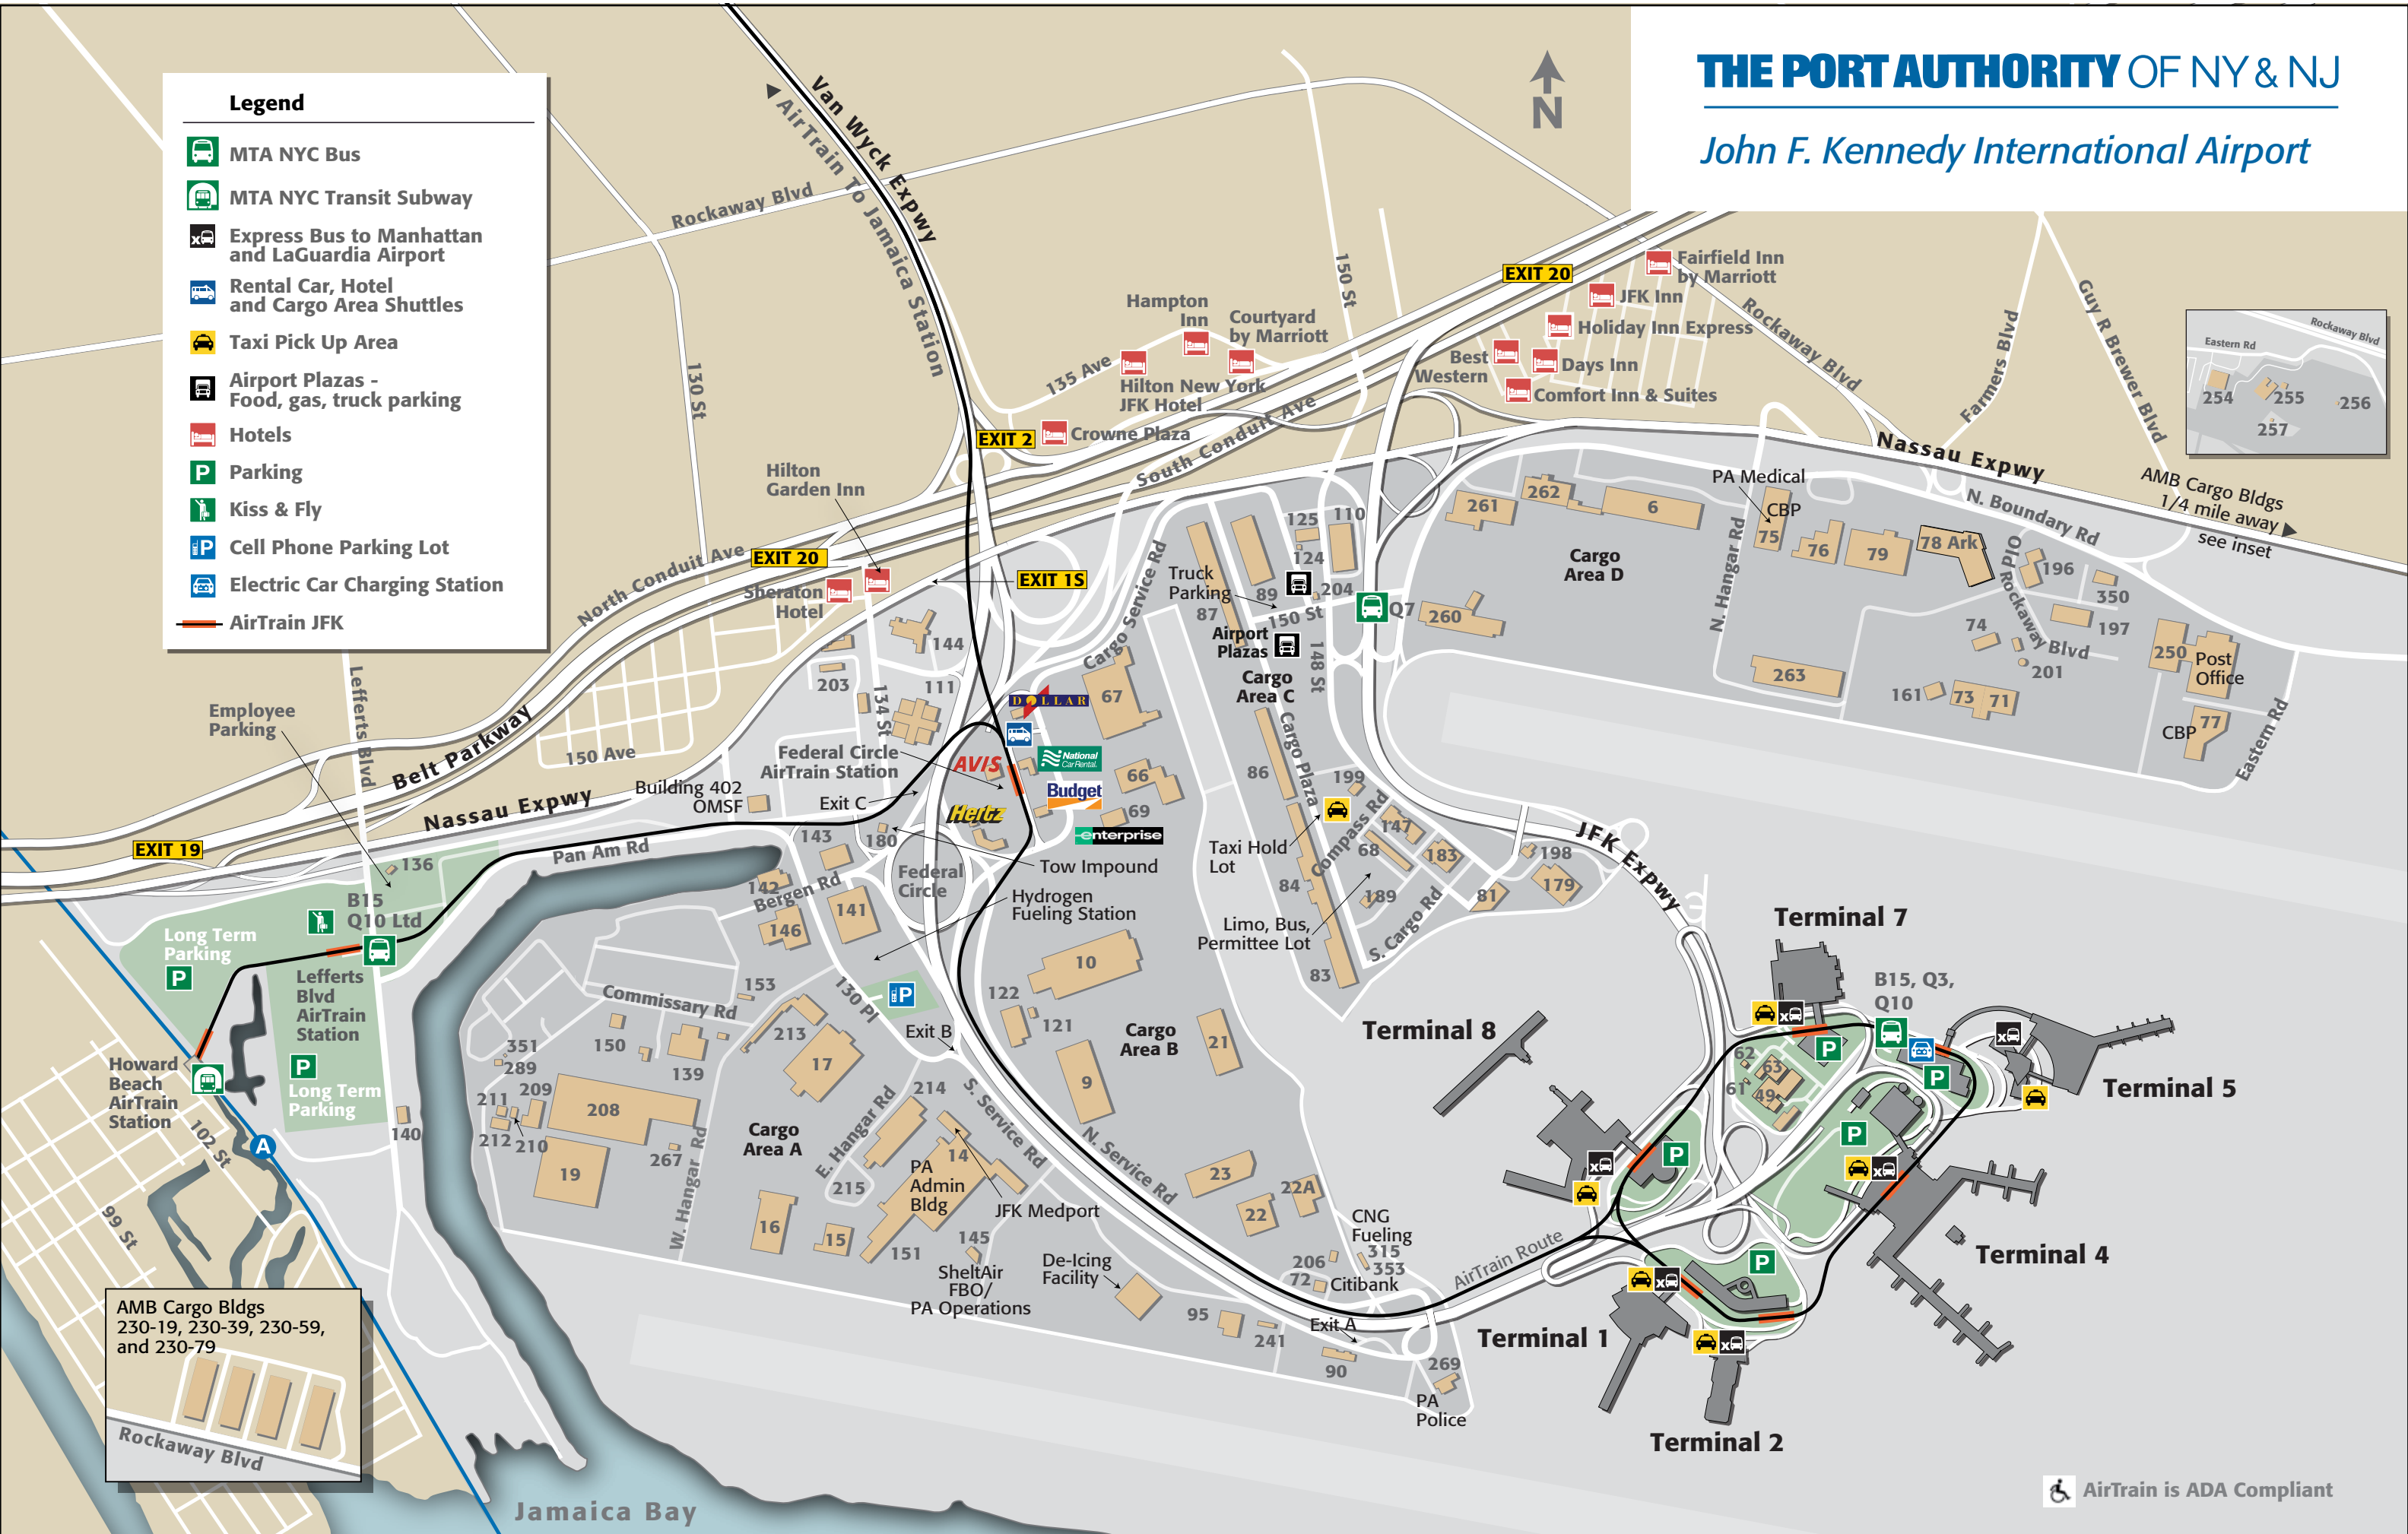

THE PORT AUTHORITY OF NY & NJ

John F. Kennedy International Airport

Legend

- MTA NYC Bus
- MTA NYC Transit Subway
- Express Bus to Manhattan and LaGuardia Airport
- Rental Car, Hotel and Cargo Area Shuttles
- Taxi Pick Up Area
- Airport Plazas - Food, gas, truck parking
- Hotels
- Parking
- Kiss & Fly
- Cell Phone Parking Lot
- Electric Car Charging Station
- AirTrain JFK

AirTrain is ADA Compliant